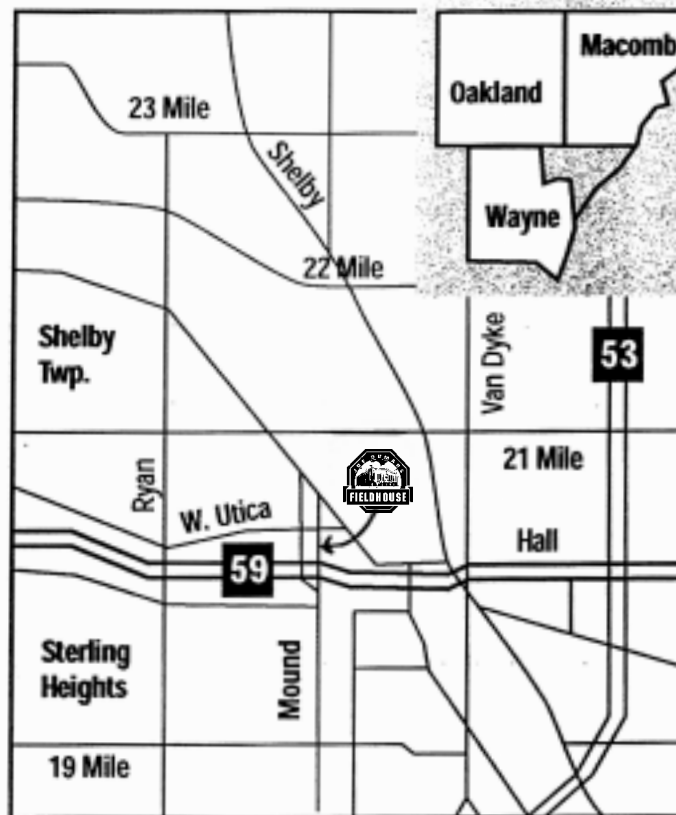

Directions to Joe Dumars' Fieldhouse

45300 Mound Road in Shelby Township (586) 731-3080
Located on Mound Road, North of M-59

From I-696

Exit onto Mound Road. Take Mound Road North past M-59. The Fieldhouse is the second building on the East or right.

From I-75

Exit onto M-59 East to the Mound Road exit. From the Mound Road exit go North. The Fieldhouse is the second building on the right.

From I-94

Exit onto M-59 West. Travel about 10 miles west to Mound Road. Head North or turn right on Mound Road. The Fieldhouse is the second building on the right.